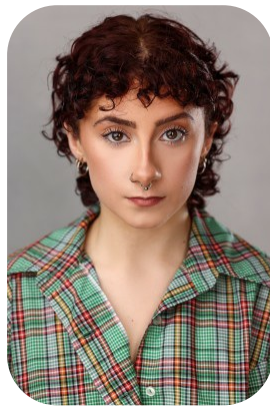

# Lizzie Mary Parker

Credits: 11 Trainings: 1 Videos: 2

Age: 21-24	Height: 5ft0inch	Eye Colour: Brown	Accent: Northern
Gender:F	Weight: 45kg	Waist: 26	
Location: Britain	Shoe Size: 3	Bust: 31	
North	Hair Color: Brunette	Hips: 31	
Drives: No			

Talents  
 COMMERCIAL MODELS, COMMERCIAL DANCERS,  
 PROFESSIONAL ACTORS, EXTRAS

Additional Talents:  
ACCENTS:

English-Standard, American-Southern States, American-Standard, Cockney

**MUSIC & DANCE:**

Ballet, Choreography, Commercial Dance, Contact Improvisation, Contemporary Dance, Hip Hop Dance, Jazz Dancing, Singing (general), Tap, Ballroom Dancing, Latin American, Mezzo-Soprano, Old Time Dancing, Sequence Dance, Vogue Dance

**OTHER:**

Aerial Work, Bartender, Crochet

**SPORTS:**

Yoga Teacher, Cycling, Swimming

---

Credits:

<b>Years of Production</b>	<b>Production Name</b>	<b>Role</b>
2024	Move It	Dancer
2024	Move Dance Wear Pride Shoot	Model
2023	Rent	Lead Choreographer
2023	Opima	Dancer
2023	Move It	Dancer
2023	Late At Tate	Dancer
2023	Eurovision Opening Ceremony	Dancer
2023	Soul Mate (Edinburgh Fringe)	Movement Director
2023	Calamity	Dancer
2022	Fame UK Reunion	Dancer
2019	Jesuis - Curtain Raiser	Dancer