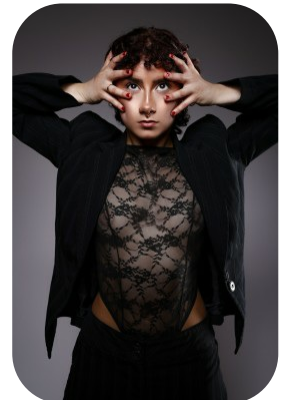

# Lizzie Mary Parker

Credits: 11 Trainings: 1 Videos: 2

Age: 21-24	Height: 5ft0inch	Eye Colour: Brown	Accent: Northern
Gender:F	Weight: 45kg	Waist: 26	
Location: Britain	Shoe Size: 3	Bust: 31	
North	Hair Color: Brunette	Hips: 31	
Drives: No			

Talents  
 COMMERCIAL MODELS, COMMERCIAL DANCERS,  
 PROFESSIONAL ACTORS, EXTRAS

Additional Talents:  
ACCENTS:

English-Standard, American-Southern States, American-Standard, Cockney

**MUSIC & DANCE:**

Ballet, Choreography, Commercial Dance, Contact Improvisation, Contemporary Dance, Hip Hop Dance, Jazz Dancing, Singing (general), Tap, Ballroom Dancing, Latin American, Mezzo-Soprano, Old Time Dancing, Sequence Dance, Vogue Dance

**OTHER:**

Aerial Work, Bartender, Crochet

**SPORTS:**

Yoga Teacher, Cycling, Swimming

---

Credits:

<b>Years of Production</b>	<b>Production Name</b>	<b>Role</b>
2024	Move It	Dancer
2024	Move Dance Wear Pride Shoot	Model
2023	Rent	Lead Choreographer
2023	Opima	Dancer
2023	Move It	Dancer
2023	Late At Tate	Dancer
2023	Eurovision Opening Ceremony	Dancer
2023	Soul Mate (Edinburgh Fringe)	Movement Director
2023	Calamity	Dancer
2022	Fame UK Reunion	Dancer
2019	Jesuis - Curtain Raiser	Dancer